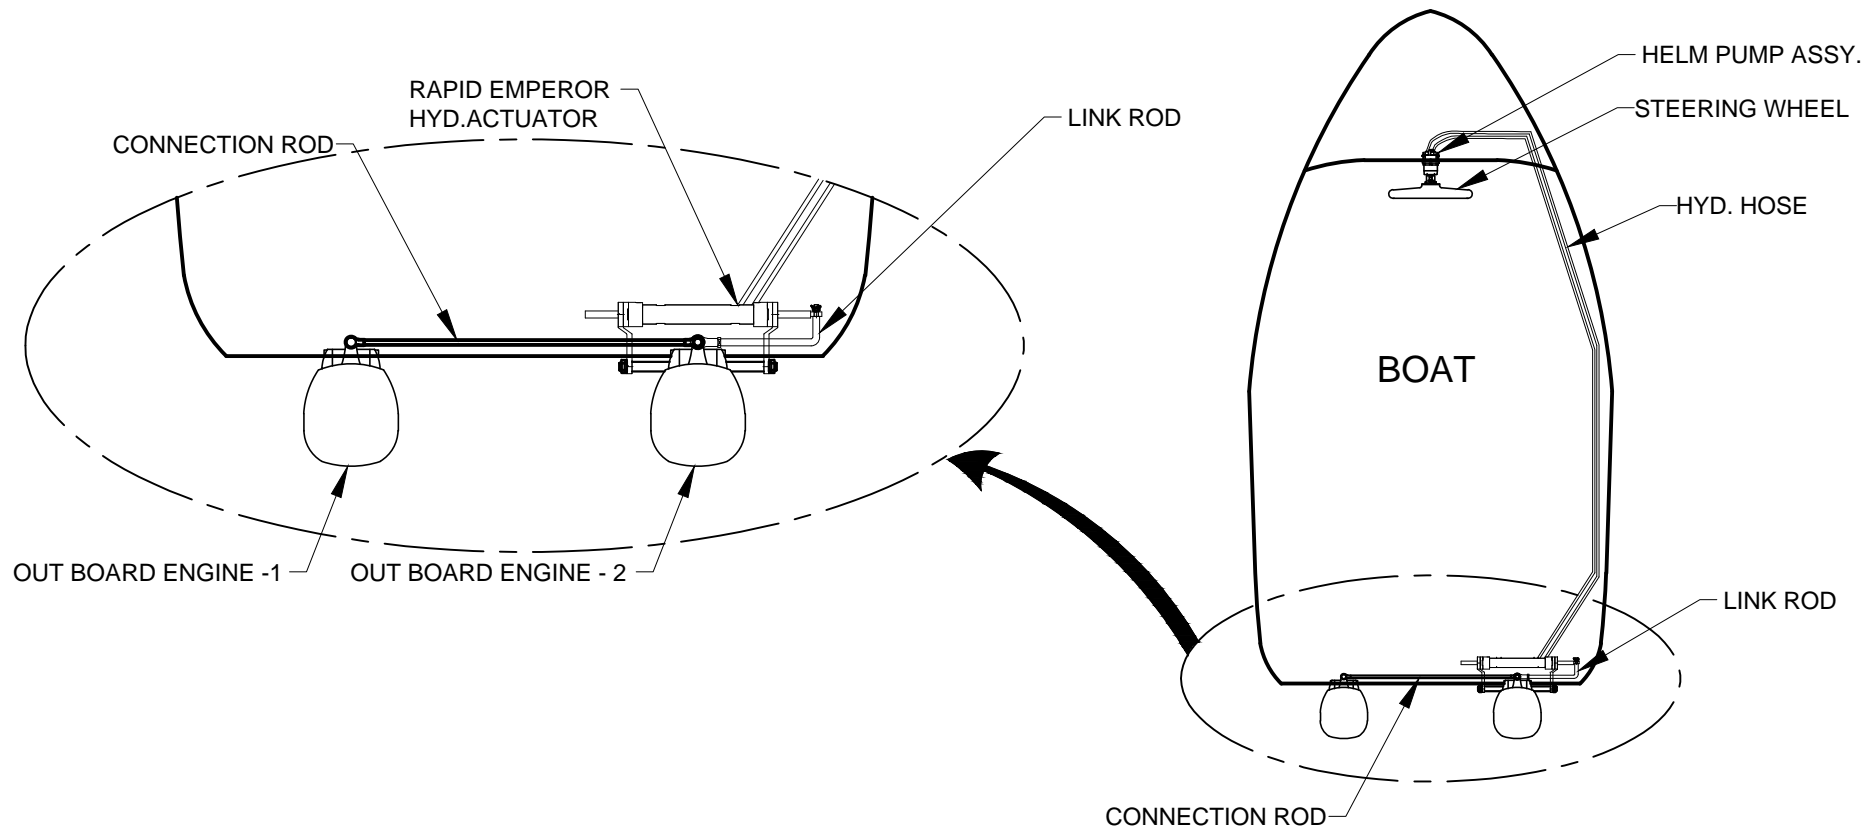

TWIN - ENGINE BOAT WITH MAC-N-HOM MAKE
SINGLE RAPID EMPEROR HYD. ACTUATOR

ITEM	SCALE	MATERIAL	VIEW	DRAWN	CHECKED
/	/	/		JK	VUK
DESIGNATION			DWG. NO.	DATE	QTY.
SCHEMATIC DIAGRAM OF TWIN ENGINE BOAT WITH SINGLE EMPEROR HYD. ACTUATOR			MHS-REB-29	13-02-2024	/
MAC • N • HOM SYSTEMS KOCHI - 20					